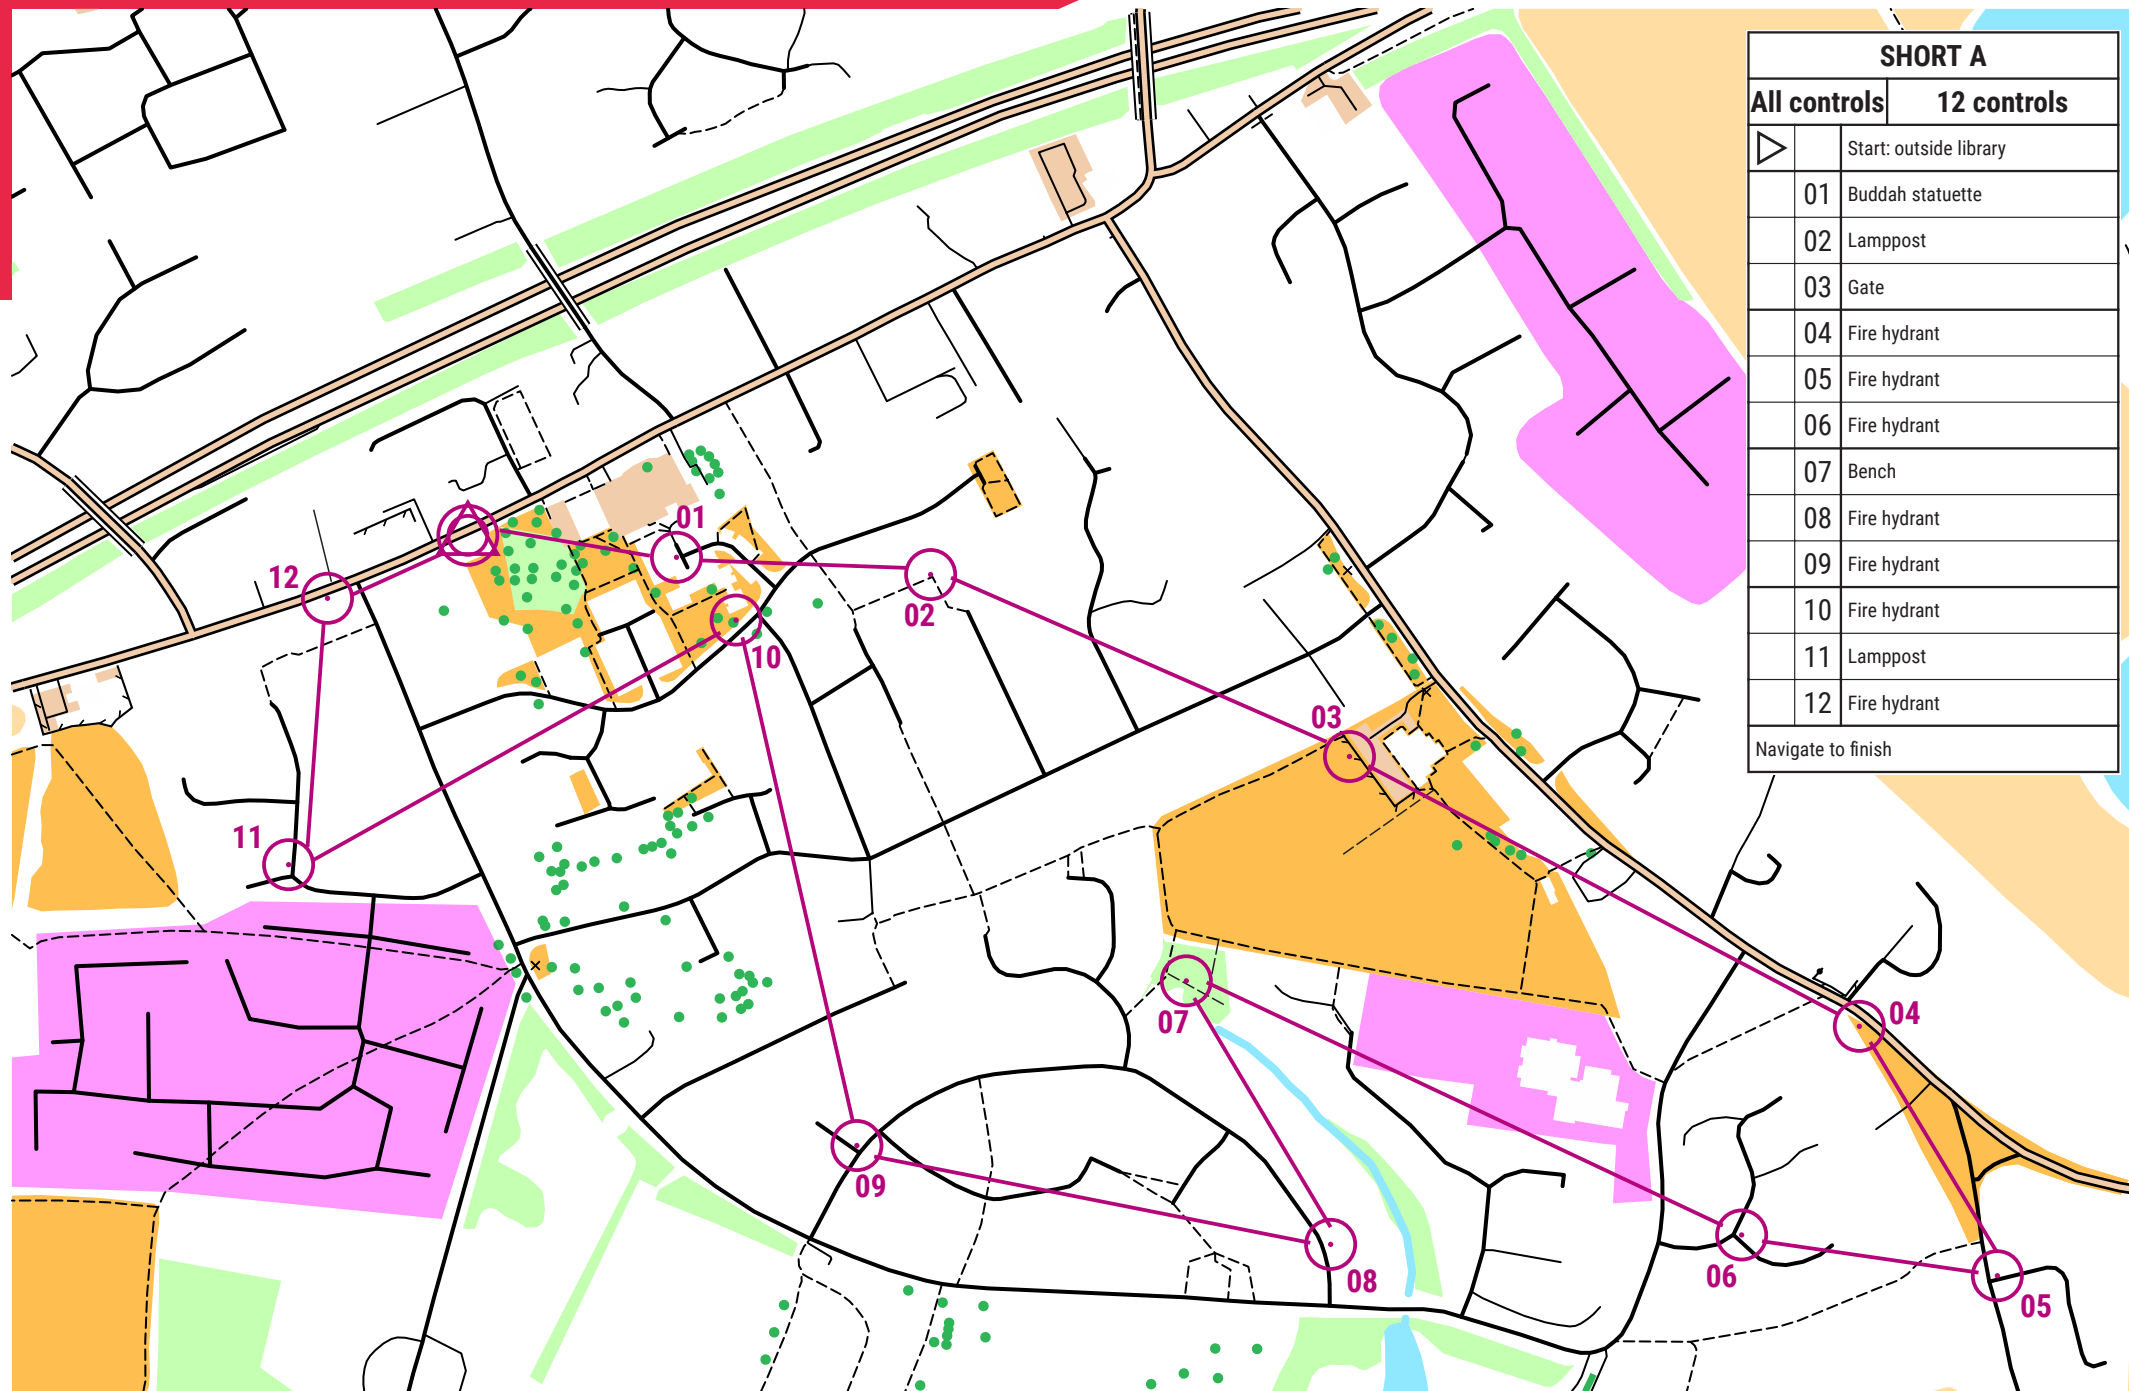

# HATFIELD PEVEREL 2024

scale 1:5000, contours 0m  
200m

SHORT A	
All controls	12 controls
	Start: outside library
01	Buddah statuette
02	Lamppost
03	Gate
04	Fire hydrant
05	Fire hydrant
06	Fire hydrant
07	Bench
08	Fire hydrant
09	Fire hydrant
10	Fire hydrant
11	Lamppost
12	Fire hydrant
Navigate to finish	