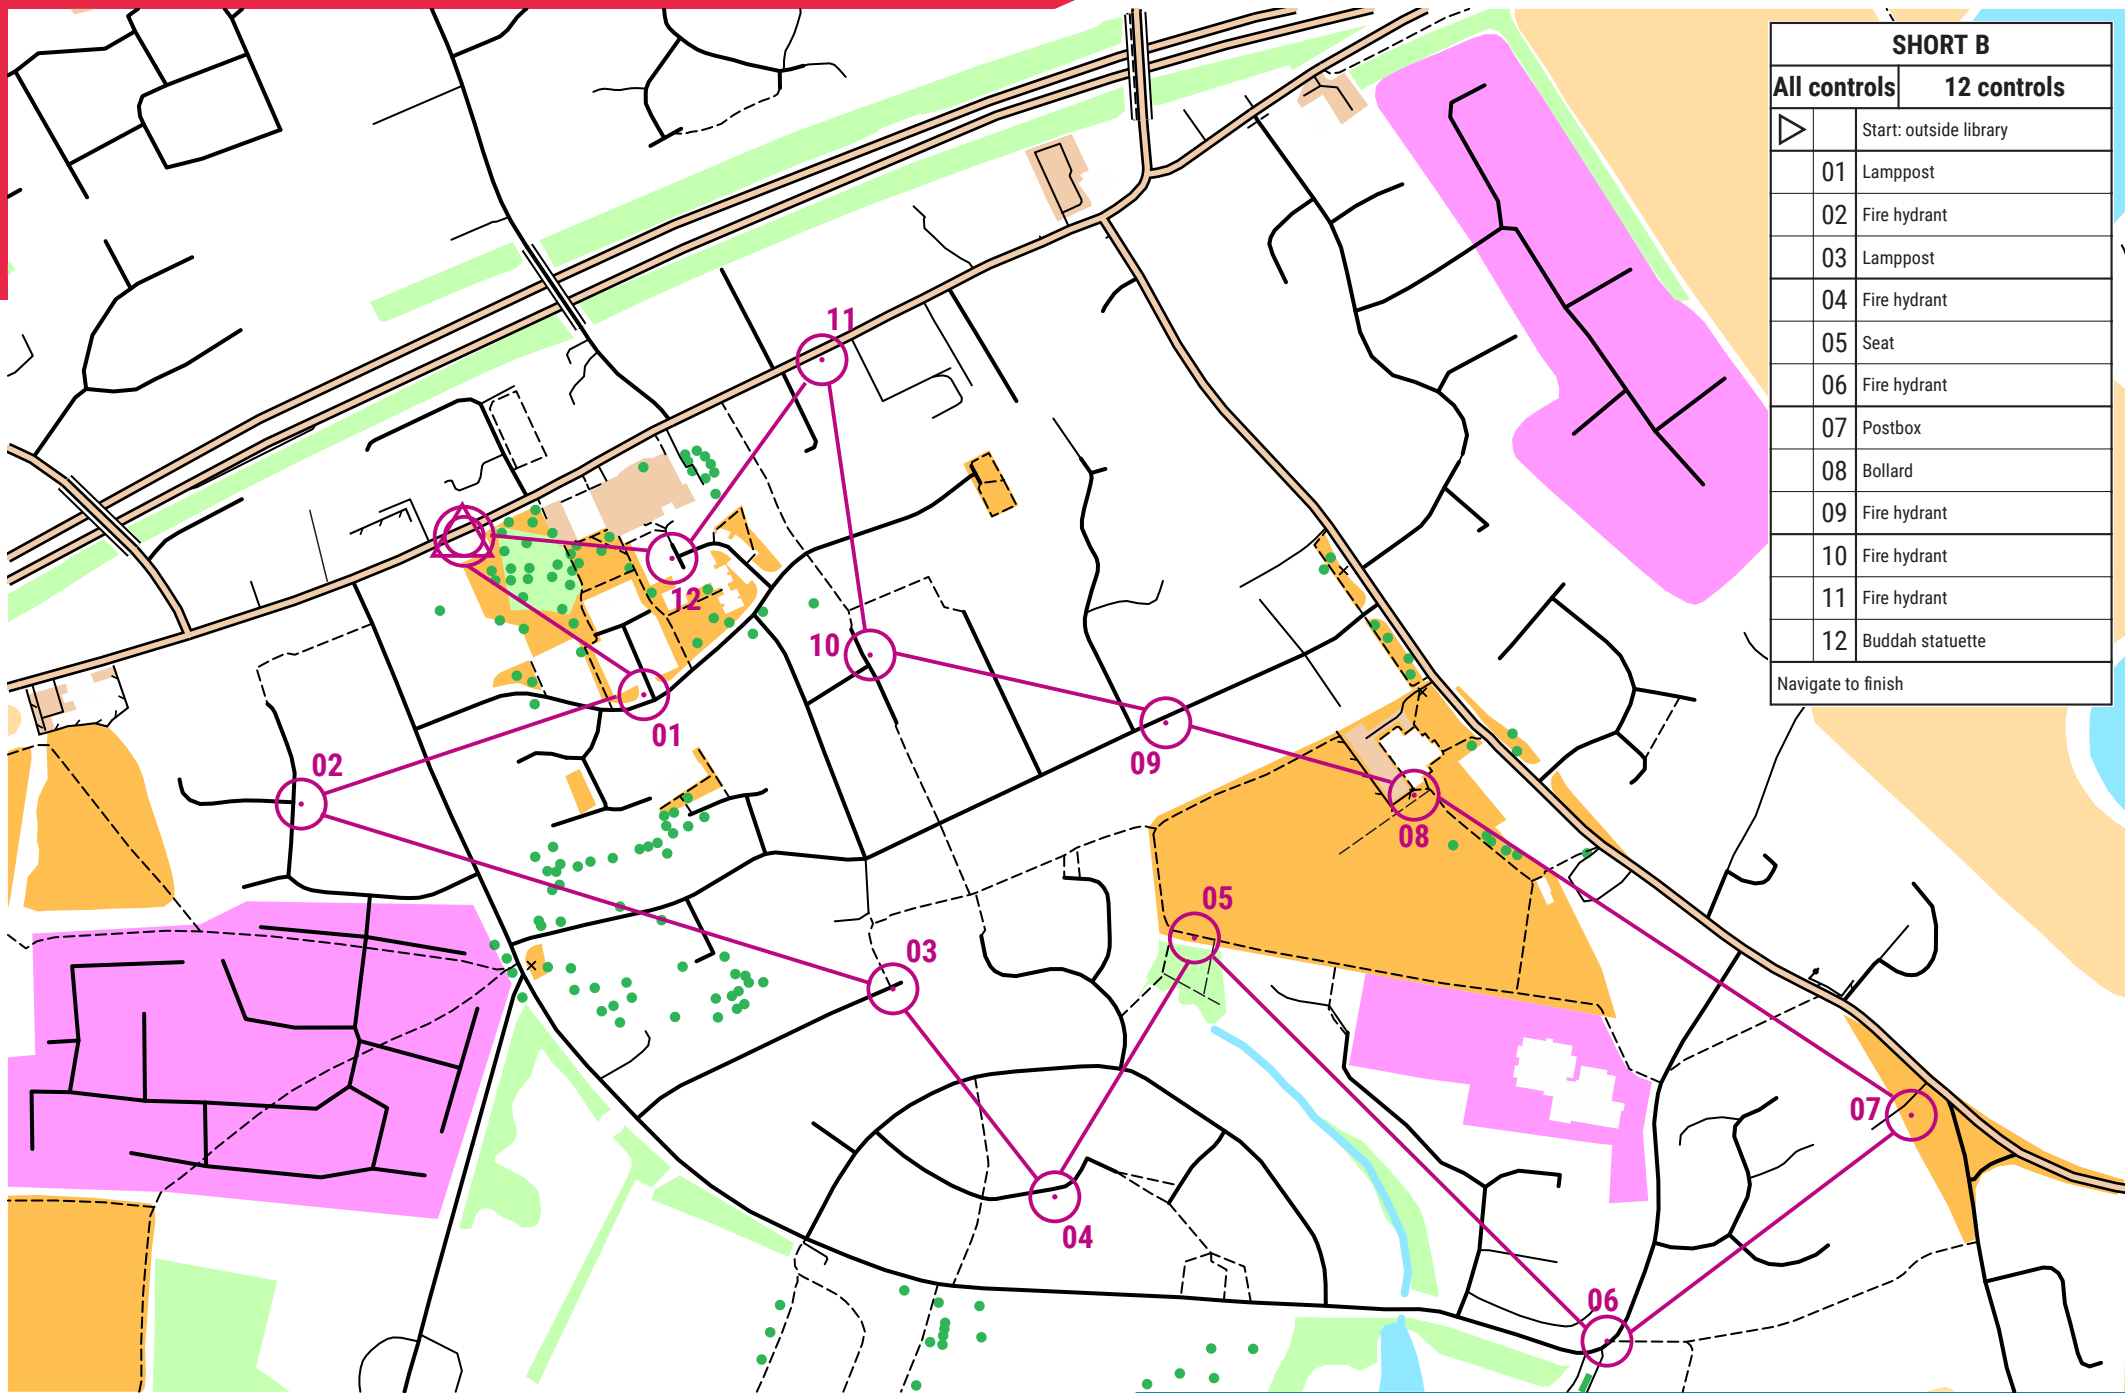

HATFIELD PEVEREL 2024

scale 1:5000, contours 0m
200m

SHORT B	
All controls	12 controls
	Start: outside library
01	Lamppost
02	Fire hydrant
03	Lamppost
04	Fire hydrant
05	Seat
06	Fire hydrant
07	Postbox
08	Bollard
09	Fire hydrant
10	Fire hydrant
11	Fire hydrant
12	Buddah statuette

Navigate to finish