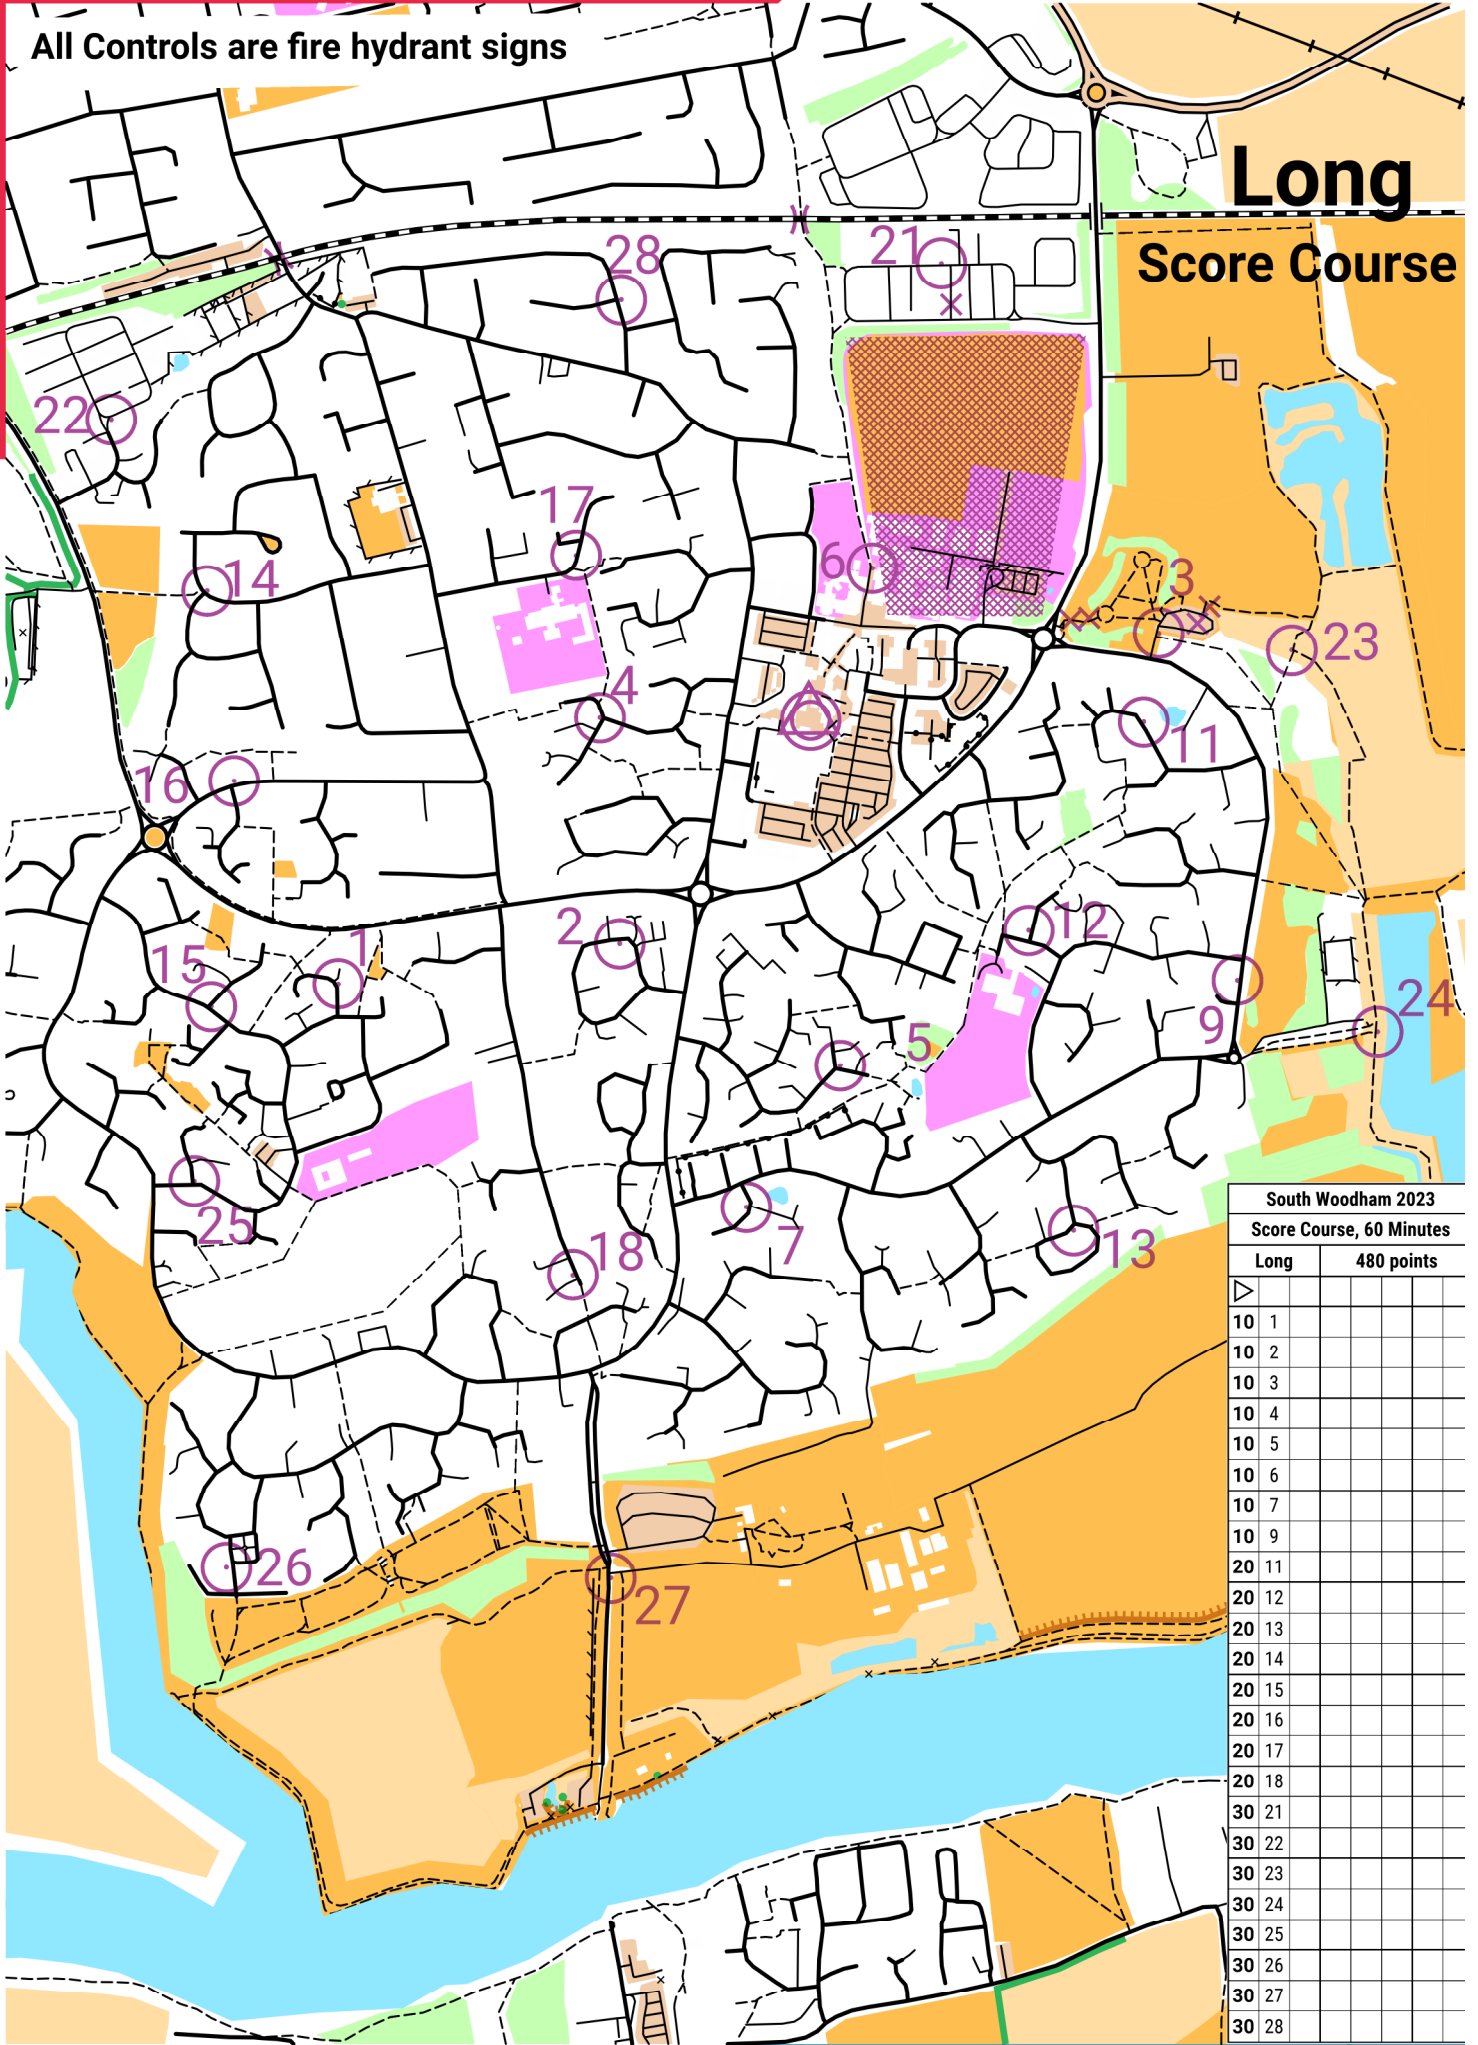

SOUTH WOODHAM WINTER 2023

scale 1:10000, contours 0m
500m

All Controls are fire hydrant signs

Long Score Course

South Woodham 2023		Score Course, 60 Minutes	
Long		480 points	
▶			
10	1		
10	2		
10	3		
10	4		
10	5		
10	6		
10	7		
10	9		
20	11		
20	12		
20	13		
20	14		
20	15		
20	16		
20	17		
20	18		
30	21		
30	22		
30	23		
30	24		
30	25		
30	26		
30	27		
30	28		