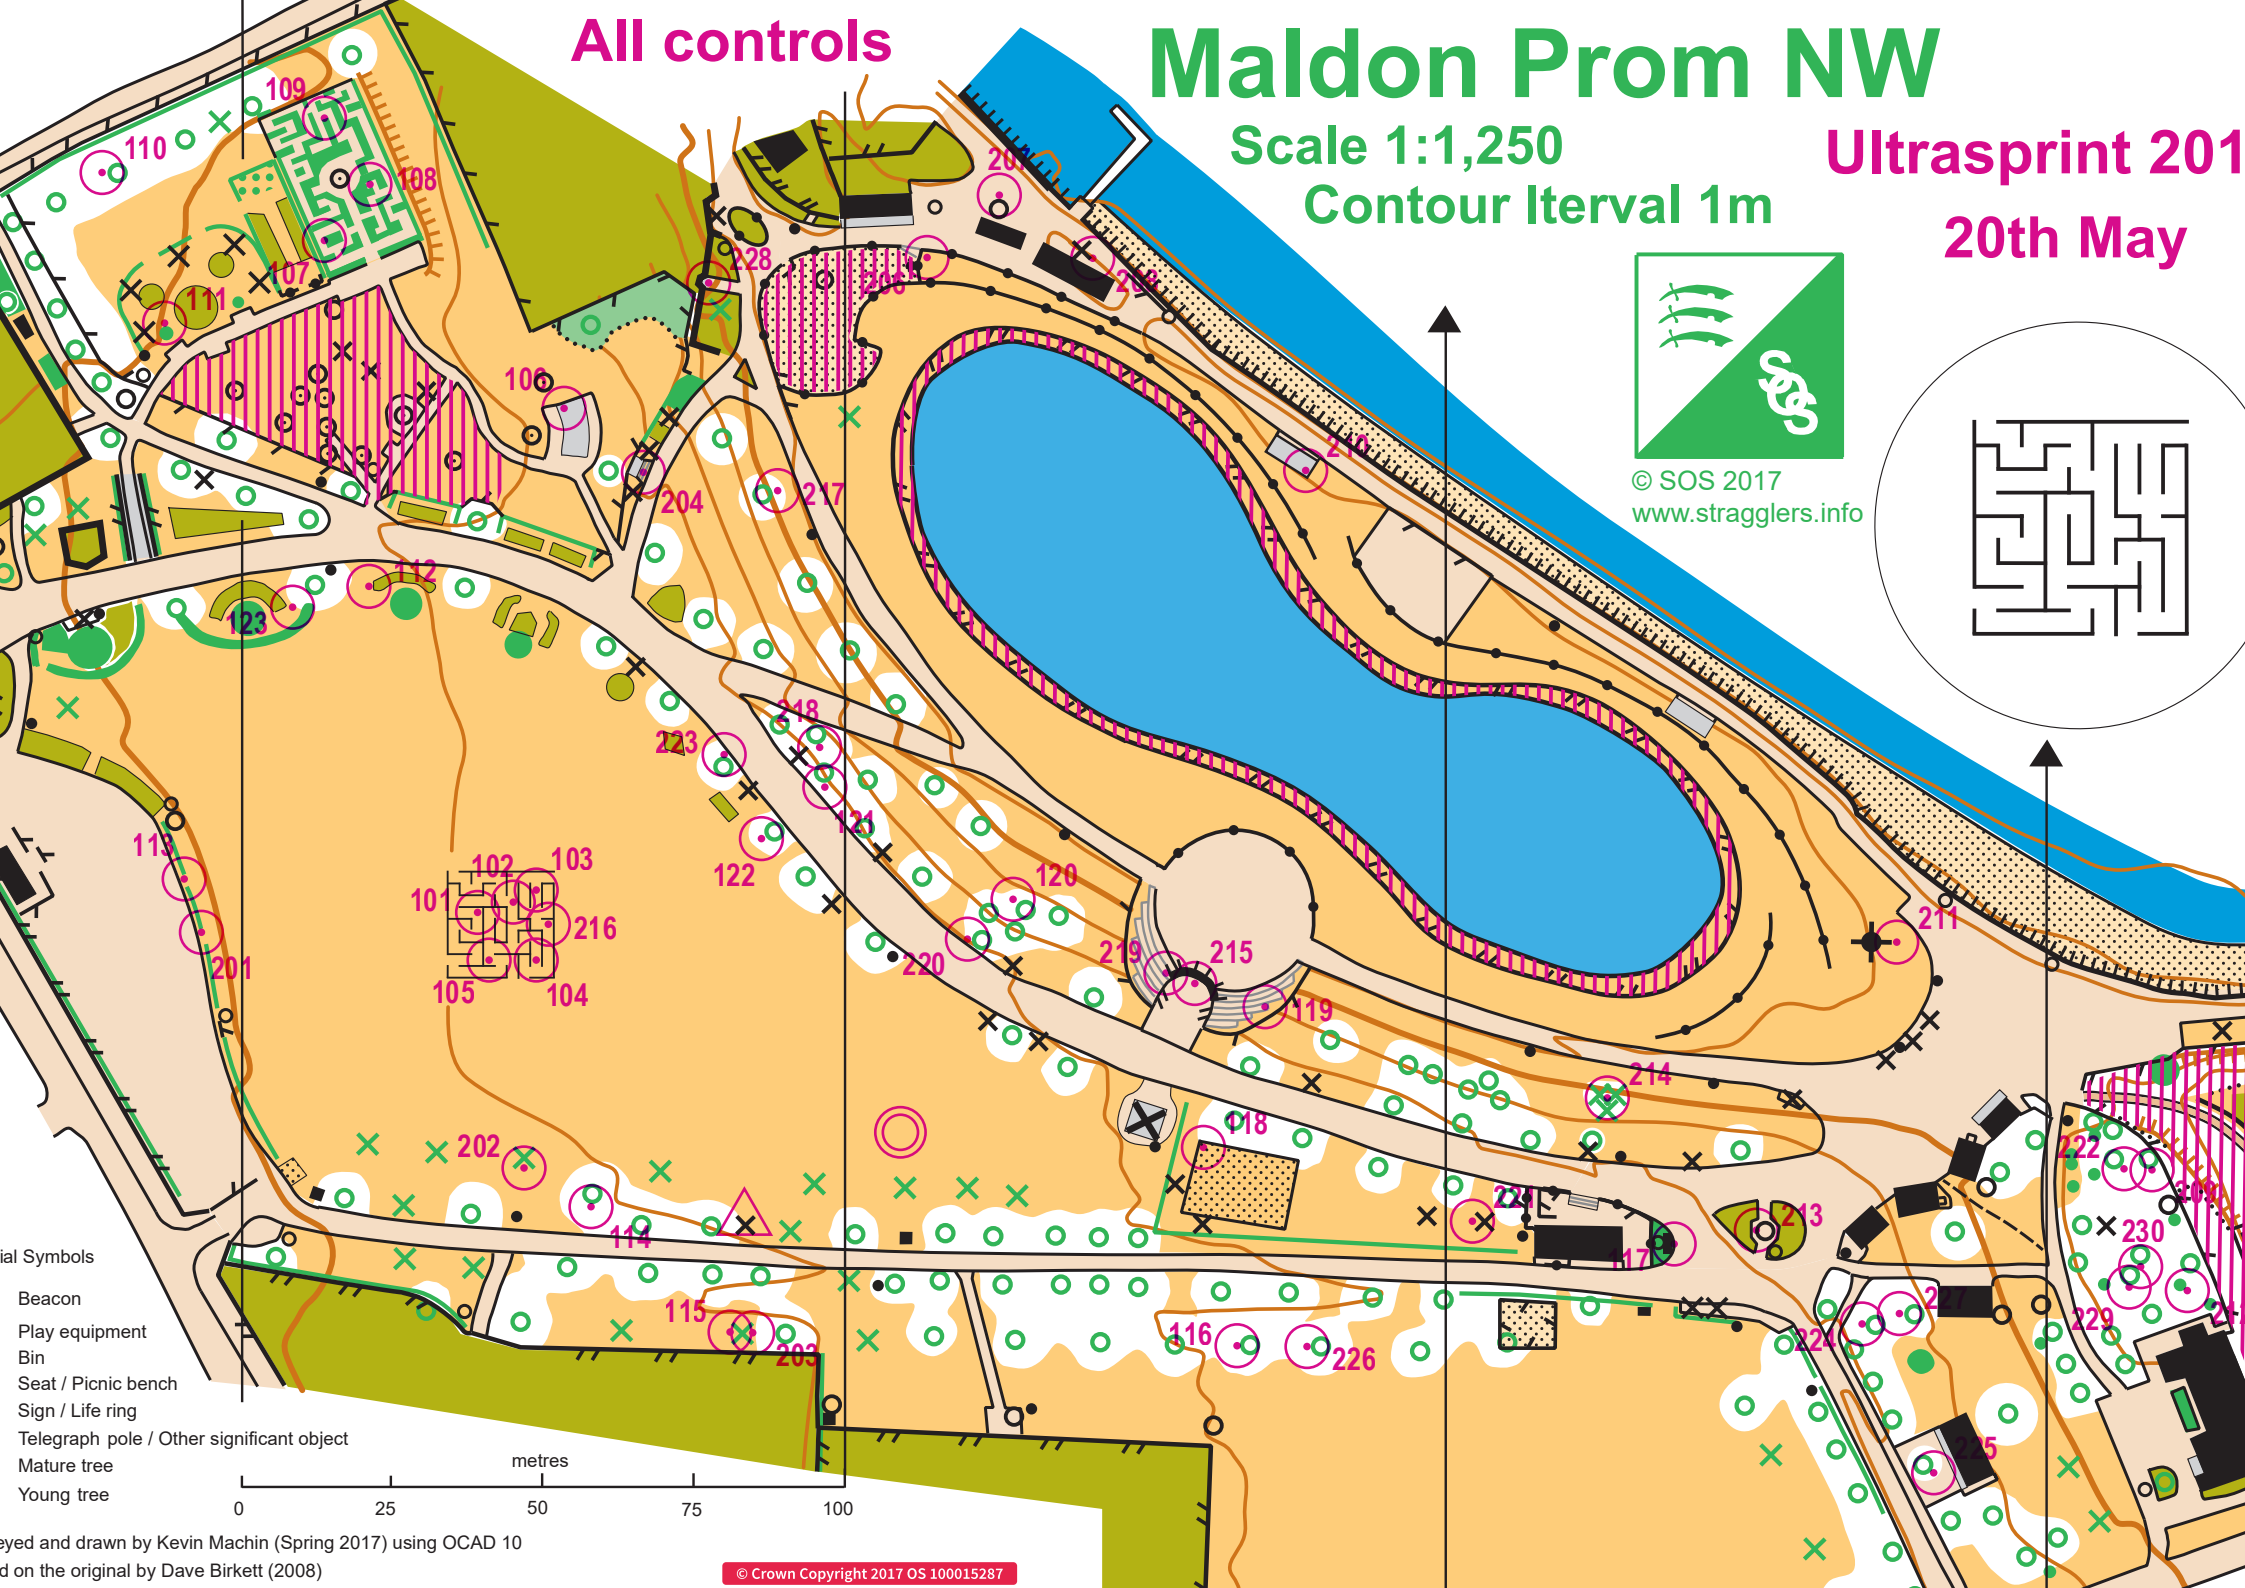

All controls

Maldon Prom NW

Scale 1:1,250

Contour Interval 1m

Ultrasprint 2017

20th May

© SOS 2017
www.stragglers.info

- Special Symbols
- Beacon
 - Play equipment
 - Bin
 - Seat / Picnic bench
 - Sign / Life ring
 - Telegraph pole / Other significant object
 - Mature tree
 - Young tree

Map created and drawn by Kevin Machin (Spring 2017) using OCAD 10
Based on the original by Dave Birkett (2008)