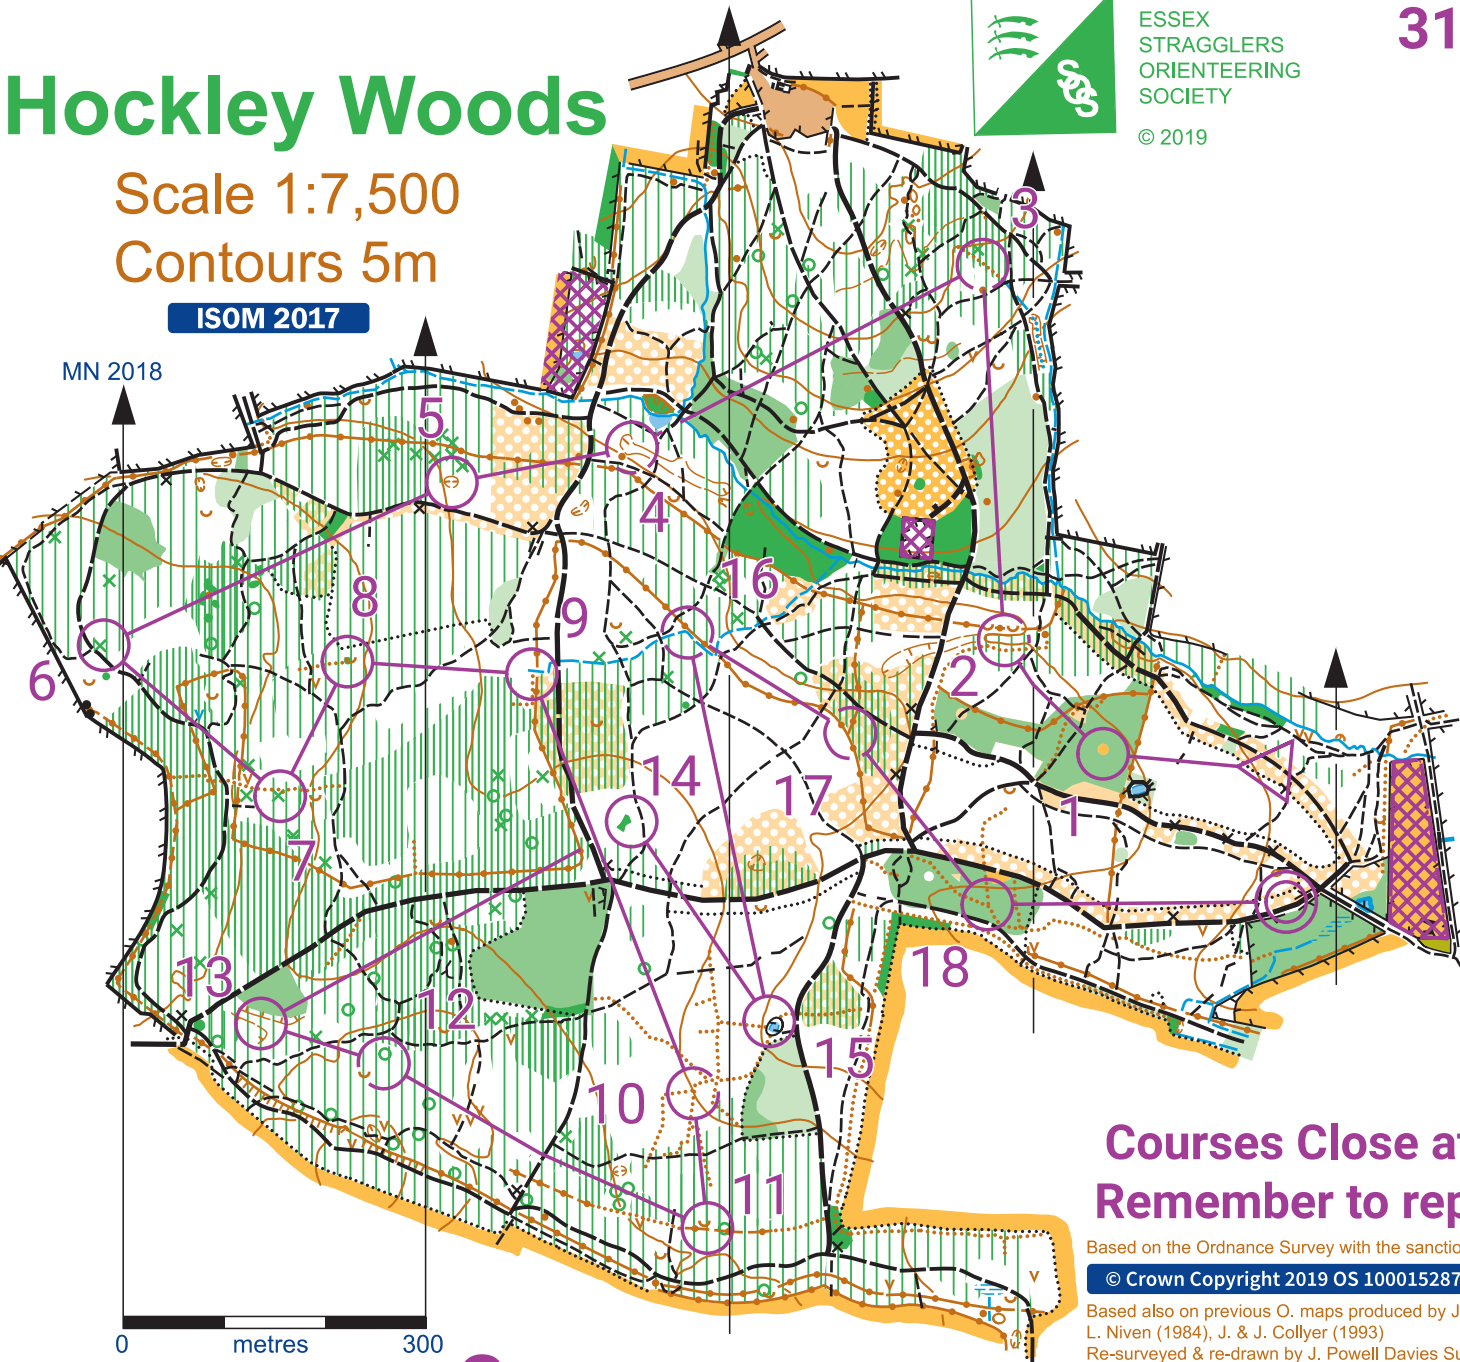

Regional Colour Coded, YBT/YBS Regional Round, SWELL & HAVOC Club Champs

31st March 2019

Hockley Woods

Scale 1:7,500

Contours 5m

ISOM 2017

MN 2018

ESSEX
STRAGGLERS
ORIENTEERING
SOCIETY

© 2019

Hockley Woods 31 Mar 2019			
	Green	5.0 km	50 m
△		⊘	⊙
1	147	⊘	⊙
2	146	⊘	⊙
3	139	⊘	⊙
4	122	⊘	⊙
5	117	⊘	⊙
6	119	⊘	⊙
7	105	⊘	⊙
8	151	⊘	⊙
9	120	⊘	⊙
10	114	⊘	⊙
11	142	⊘	⊙
12	115	⊘	⊙
13	140	⊘	⊙
14	113	⊘	⊙
15	121	⊘	⊙
16	124	⊘	⊙
17	111	⊘	⊙
18	141	⊘	⊙

- LEGEND**
- road
 - track
 - large path
 - small path
 - indistinct path
 - building, ruin
 - contours
 - form line
 - knoll: large, small
 - depression: large, small
 - pit, gully
 - earthwall
 - earth slope
 - dry ditch
 - seat, concrete post
 - ditch
 - stream
 - marsh
 - pond
 - distinctive holly tree
 - rootstock (> 1.2m)
 - vegetation change

- wood: run
- slow run
- walk
- fight
- light bramble
- heavy bramble
- open ground
- rough / semi-open
- open with scattered trees
- rough open with scattered trees
- out of bounds

Courses Close at 14.30
Remember to report to Download